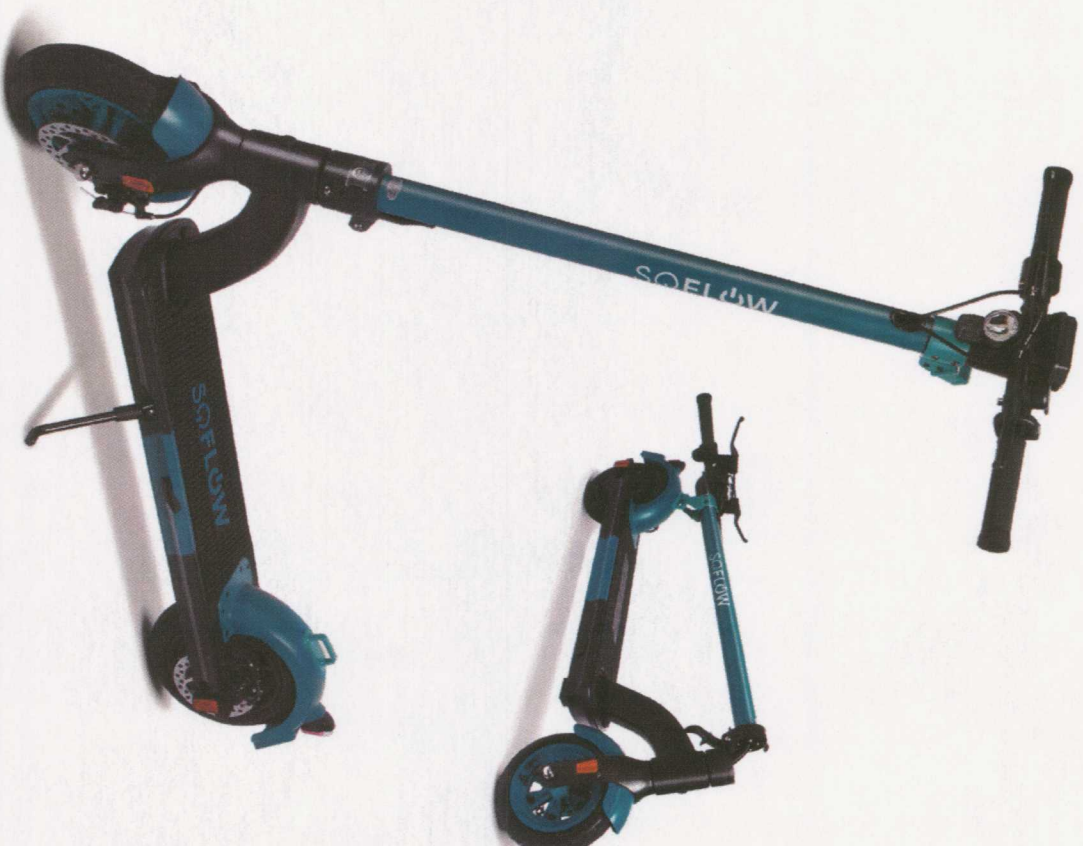

SOFLÖW

SO4 BASIC

available
in 2020

German traffic
law certified ✓

App
Support

speed: 20 km/h (traffic law certification)

max. speed: 30 km/h

max. inclination: 10%

max. load: 120 kg

weight: 16.5 kg

350 W motor

7.8 Ah 36 V, charging time: 3 h

max range: 25 km

8.5 inch air tire

front wheel disc brake

rear wheel disc brake

display (battery life & speed indicator)

App lock system

SO FAR  SO FREE